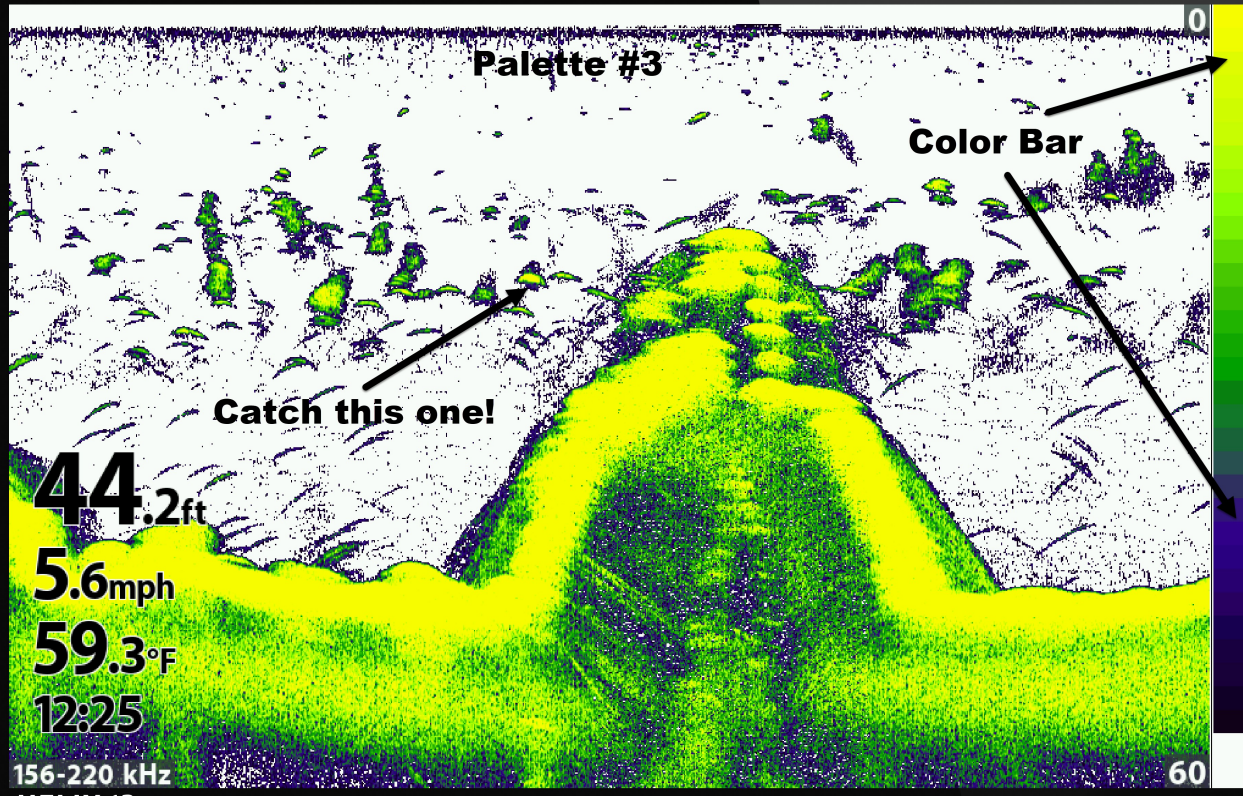

HUMMINBIRD

VIEW

+

-

MENU

MARK

EXIT

GO TO MOB

60

CHIRP